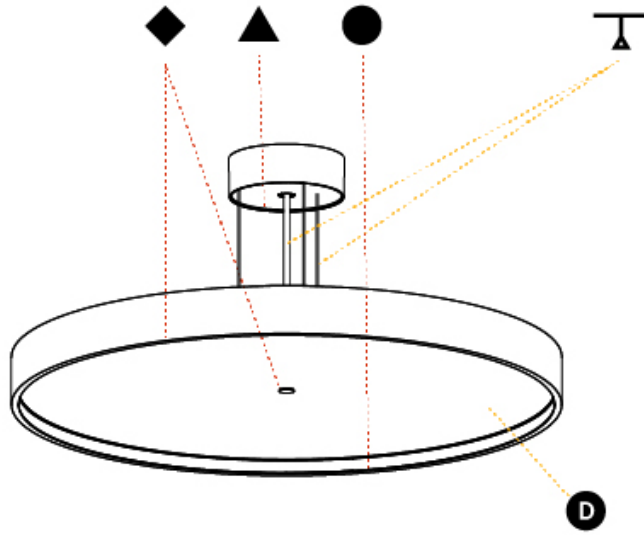

SIGN DIVA KORONA SUSPENSION

A300013-

PROJECT
TYPE
SPECIFIER
QUANTITY
DATE