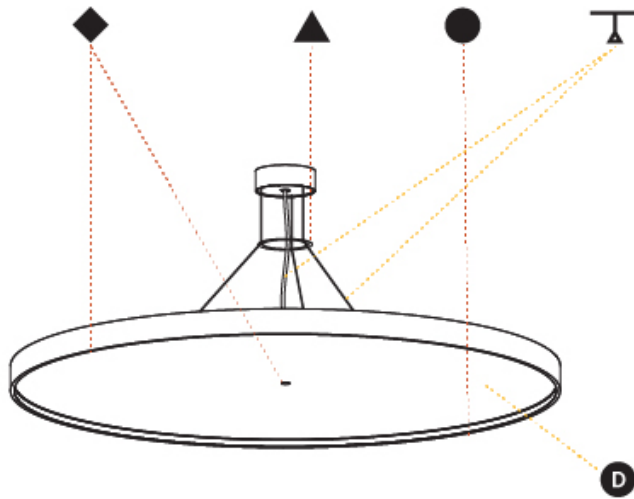

SIGN DIVA KORONA SUSPENSION

A300017-

PROJECT _____

TYPE _____

SPECIFIER _____

QUANTITY _____

DATE _____

A