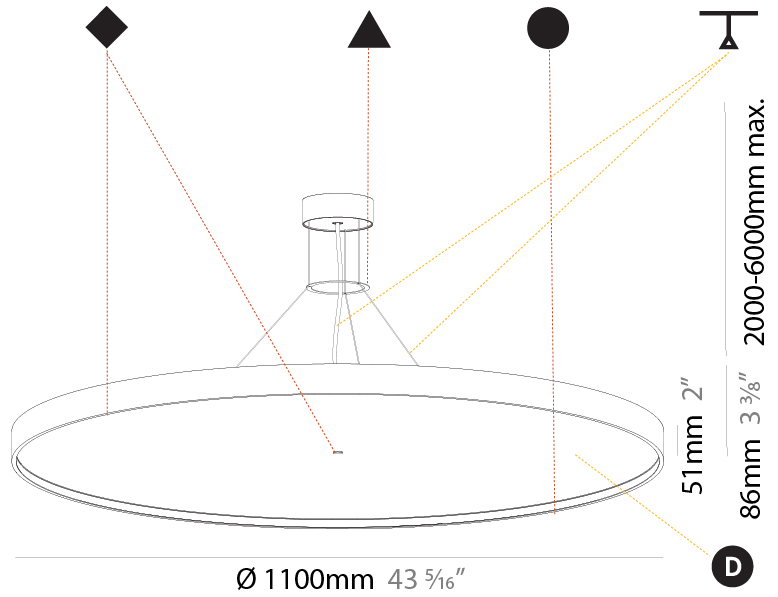

OPTICAL

RATINGS AND CERTIFICATIONS

Certified By: Certified for North American Standards
IP rating: IP20