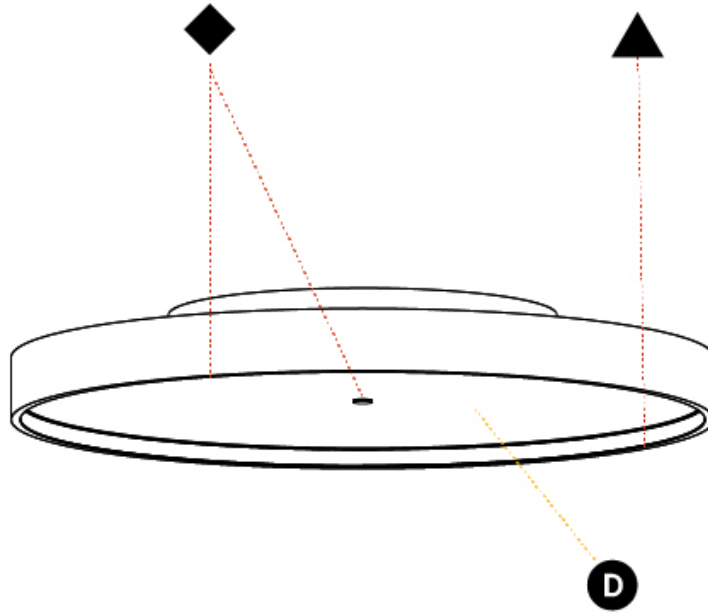

SIGN DIVA KORONA SURFACE

A3D102-

PROJECT	_____
TYPE	_____
SPECIFIER	_____
QUANTITY	_____
DATE	_____